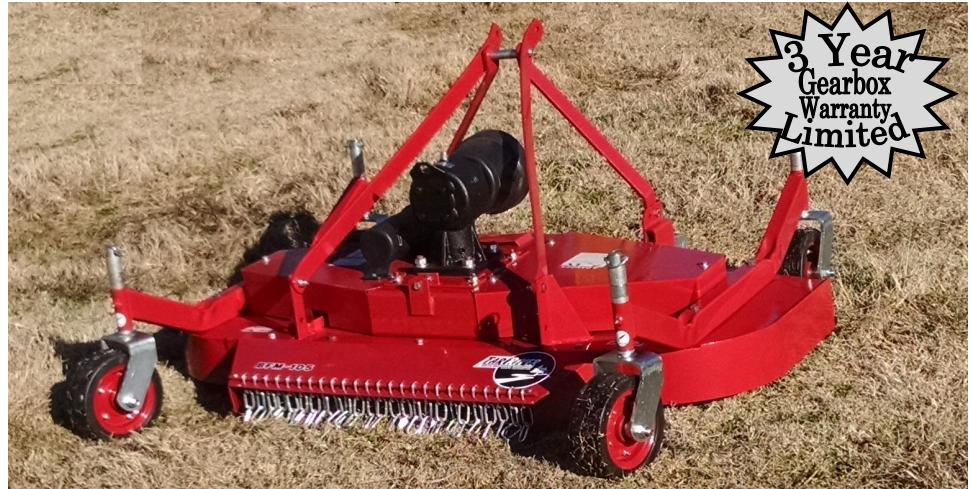

FINISHING MOWERS

TAR RIVER IMPLEMENTS

ECONOMY SERIES

Keep your grassy areas looking good with the 100 Series Economy Finishing Mower by Tar River Implements. These mowers are great for compact tractors maintaining home estates and light landscaping.

FEATURES:

- Solid Rubber Tires
- Rear Discharge
- Floating Hitch
- Easy Cutting Height & Belt Tension Adjustment
- Grease Spots on Wheel Forks
- Powder Coat Paint
- Category 1 Hitch

Model	Working Width	Overall Width	HP	Number of Blades	Grass Discharge	Tires	Ship Weight
BFM-105	58"	59"	15-30	3	Rear Discharge	Solid Rubber	435 lbs.
BFM-106	71"	72"	15-30	3	Rear Discharge	Solid Rubber	544 lbs.

FINISHING MOWERS

TAR RIVER IMPLEMENTS

PROFESSIONAL SERIES

Built for those more demanding jobs, the 500 Series Professional Grade Finishing Mower by Tar River Implements have a sleek design and are built heavy to withstand years of hard work. Get closer to those hard to reach spots with the tapered deck and get a nice clean cut every time with the rear discharge design.

FEATURES:

- Solid Rubber Tires
- Rear Discharge
- Floating Hitch
- Easy Cutting Height & Belt Tension Adjustment
- Grease Spots on Wheel Forks
- Powder Coat Paint
- Category 1 Hitch

Model	Working Width	Overall Width	HP	Number of Blades	Grass Discharge	Tires	Ship Weight
BFM-505	60"	64"	20-40	3	Rear Discharge	Solid Rubber	581 lbs.
BFM-506	72"	75"	30-50	3	Rear Discharge	Solid Rubber	625 lbs.,
BFM-507	84"	87"	40-50	3	Rear Discharge	Solid Rubber	836 lbs.